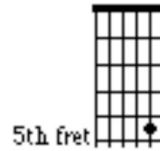

E on B string

I Have a Little Dreidle

Guitar Level Two

arr: Gilbert DeBenedetti

I have a lit - tle drei-dle, I made it out of clay, And

when it's dry and rea - dy, Oh drei - dle I shall play. Oh

drei - dle, drei - dle, drei - dle, I made it out of clay, And