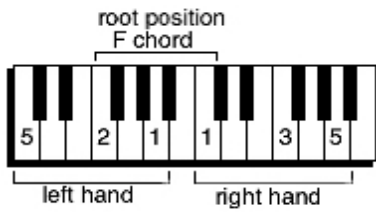

# F chord with C on the bottom

# Everywhere We Go

*The 2nd inversion F chord*

Arr: Gilbert DeBenedetti

Musical notation for the first system of 'Everywhere We Go'. It shows a treble and bass clef with a 4/4 time signature. The bass line starts with a 5-2-1 fingering.

Musical notation for the fourth system of 'Everywhere We Go'. It includes the word "Charge!" and a 5-3-1 fingering.

next piece: "Oh Susannah"

More sheet music at:  
[www.gmajormusictheory.org](http://www.gmajormusictheory.org)